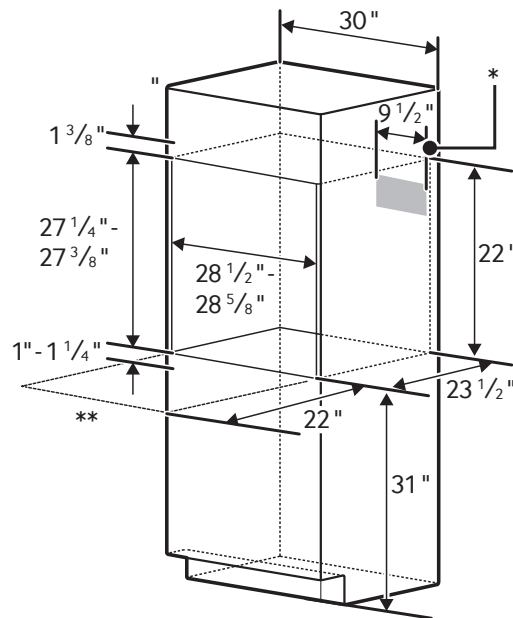

Flex Duo™

- Cook three dishes at different temperatures simultaneously with the Smart Divider.

SAMSUNG

NV51K7770SS

5.1 cu. ft. Single Wall Oven

Cabinet Dimensions

Single Oven Installed in Cabinet

*Junction Box

** Allow a minimum of 22" for clearance to adjacent corners, drawers, walls, etc. when door is open.

Convection Wall Oven

- Hidden Bake Element
- Bake: 175°F–550°F
- Convection Bake: 175°F–550°F
- Convection Roast: 175°F–550°F
- Broil: Low-High
- Steam Bake: 230°F–550°F
- Steam Roast: 230°F–550°F
- Bread Proofing
- Sabbath Mode