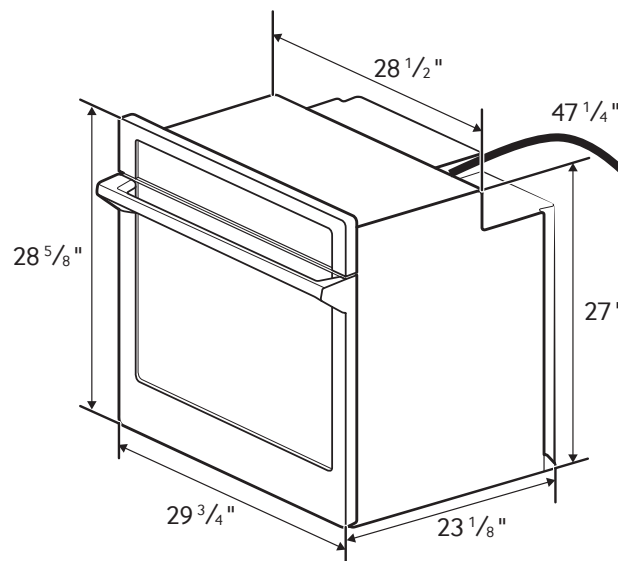

** Allow a minimum of 22" for clearance to adjacent corners, drawers, walls, etc. when door is open.

Convection Wall Oven

- Hidden Bake Element
- Bake: 175°F–550°F
- Convection Bake: 175°F–550°F
- Convection Roast: 175°F–550°F
- Broil: Low-High
- Steam Bake: 230°F–550°F
- Steam Roast: 230°F–550°F
- Bread Proofing
- Sabbath Mode

Warranty

One (1) Year All Parts and Labour

Product Dimensions

Refer to installation manual for more details.

COLOUR	MODEL #	UPC CODE
Stainless Steel	NV51K7770SS	887276181691
Black Stainless Steel	NV51K7770SG	887276181752